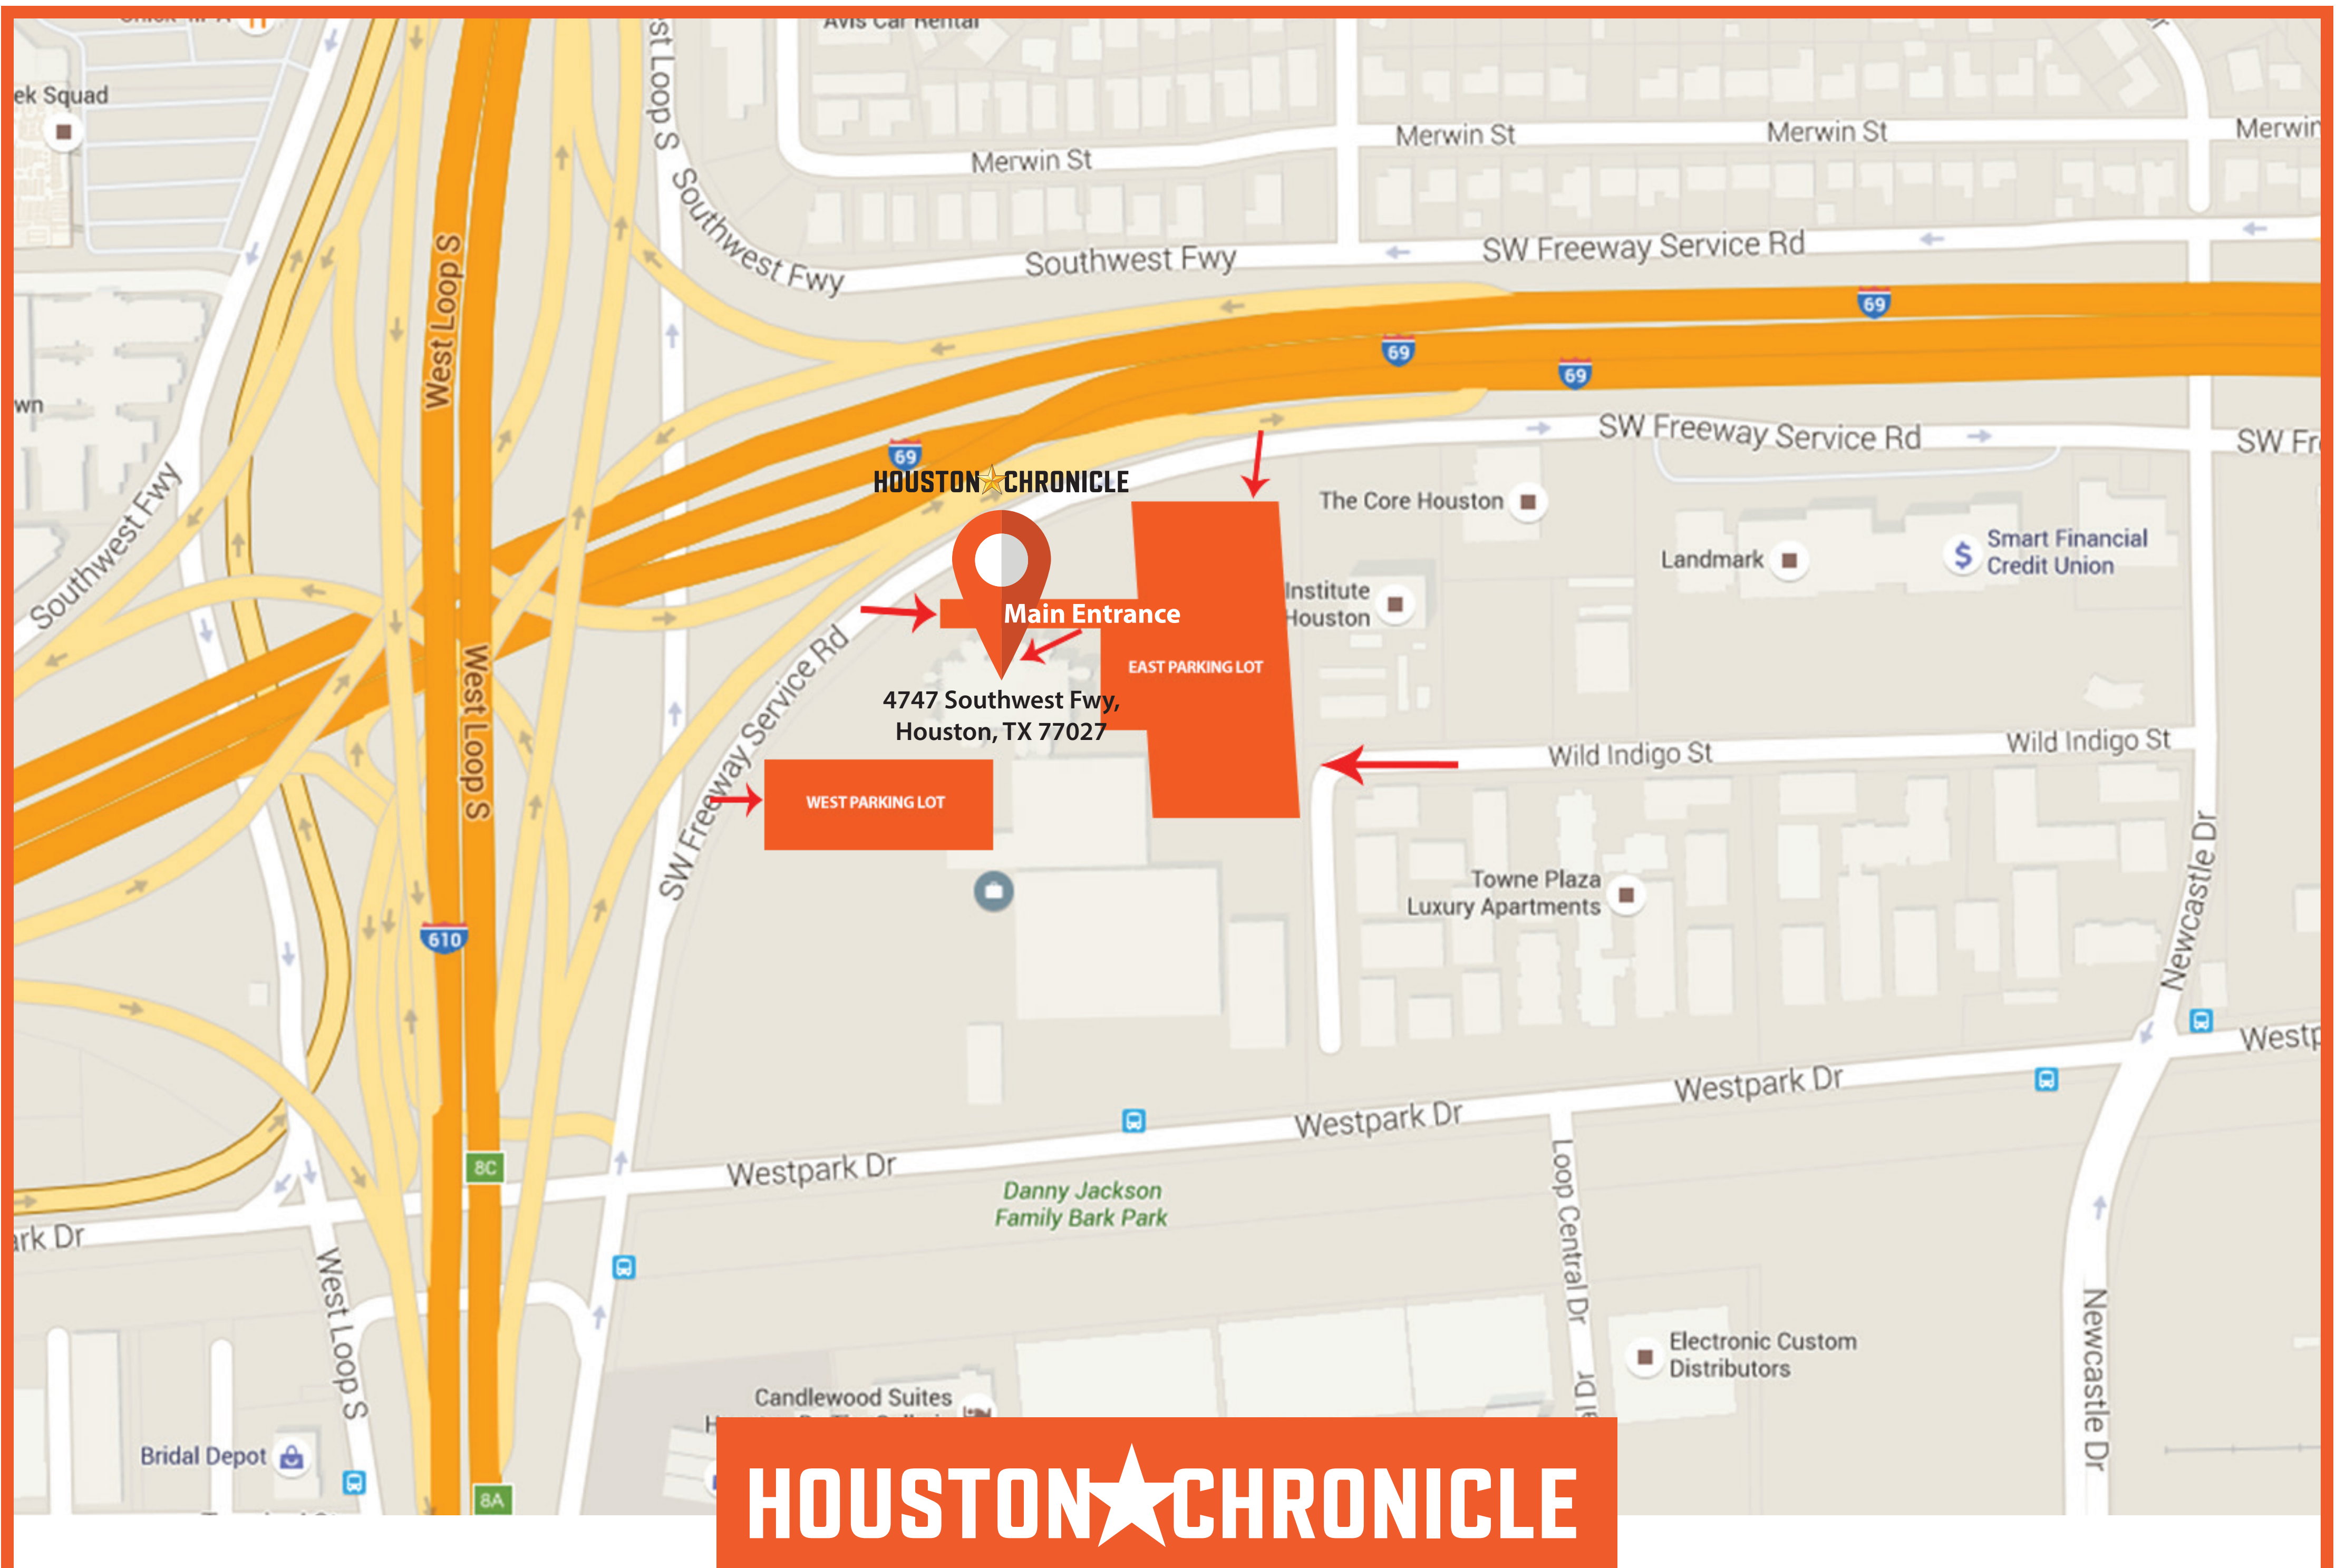

Directions to Houston Chronicle

4747 Southwest Fwy, Houston, TX 77027

From I-45 South:

- Use the 2nd from the left lane to take exit 46B for TX-288 S toward Lake Jackson/Freeport/US-59 S/Victoria.
- Continue onto TX-288 S. Use the right 2 lanes to merge onto I-69/US-59 S toward Victoria.
- Take the exit toward Newcastle Dr. Merge onto SW Freeway Service Rd/Southwest Fwy.
- Turn left onto Newcastle Dr.
- Turn right onto Westpark Dr. Turn Right into West Parking Lot.

From I-59 South:

- Follow I-69 to Southwest Fwy in Houston.
- Take the Chimney Rock Rd exit.
- Turn left at the 1st cross street onto Westpark Dr.
- Turn Right into West Parking Lot.

From I-610 North:

- Take exit 7 toward Fournace Pl/Bissonnet St.
- Use the left lane to merge onto West Loop S.
- Sharp left to stay on West Loop S.
- Turn right onto Westpark Dr and turn Right into West Parking Lot.
- Or continue on West Loop S. and turn Right into East Parking Lot.

From I-10 West:

- Merge onto I-10 W.
- Use the left 2 lanes to take exit 770A to merge onto I-69/US-59 S.
- Take the exit toward Newcastle Dr.
- Merge onto SW Freeway Service Rd/Southwest Fwy.
- Turn left onto Newcastle Dr. Turn right onto Westpark Dr.
- Turn Right into West Parking Lot.